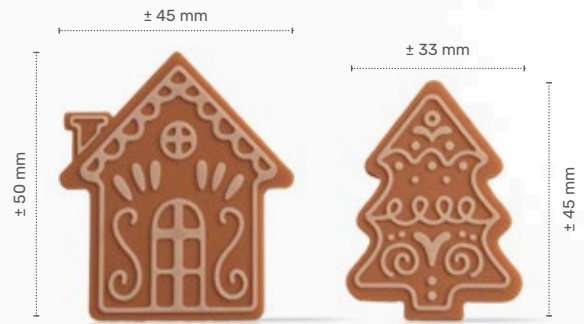

Gingerbread layered assortment
79070 (96 pcs)