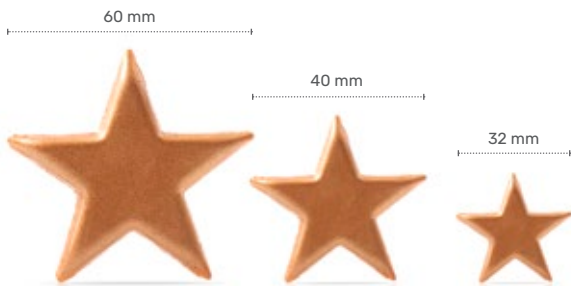

Holly leaf 2D
78361 (190 pcs)

Gingerbread man large

Sigilli Auguri seals
78481 (168 pcs)

White star 3D
77786 (36 pcs)

Star bronze assortment
78449 (132 pcs)

D600 Star assortment
84698 (66 pcs)

Star bronze assortment