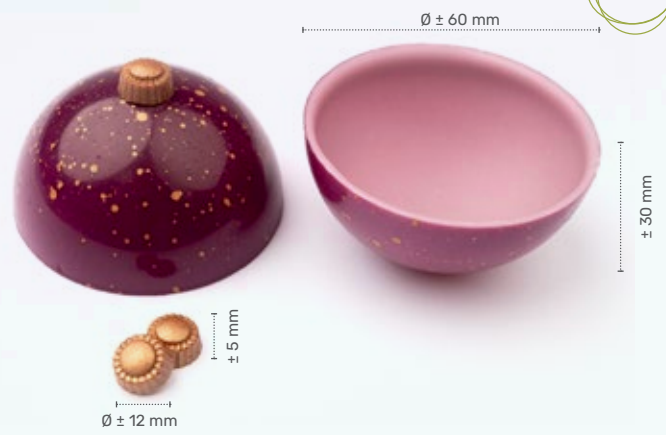

Couple red
 79106 (144 pcs)
 all year available

Sphere velvet white 8 cm
 77663 (22 pcs)
 all year available

NEW

Couple red bronze crown assort.
79326 (144 pcs)

NEW

Couple purple bronze crown assort.
79327 (144 pcs)