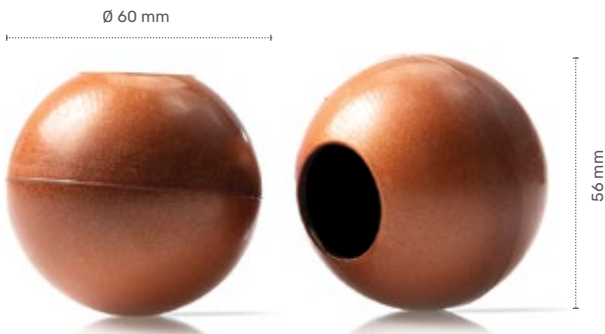

Red luster sphere dark
18161 (36 pcs)
all year available