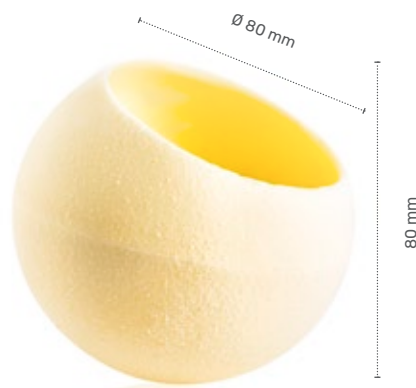

Sphere velvet white 8 cm
77663 (22 pcs)
all year available