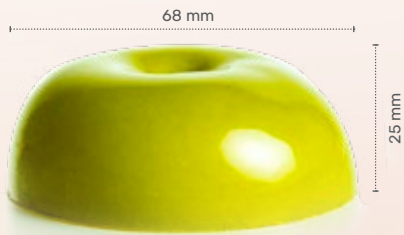

Chocolate cinnamon
77309 (45 pcs)
all year available

Apple coupole green
77682 (28 pcs)
all year available