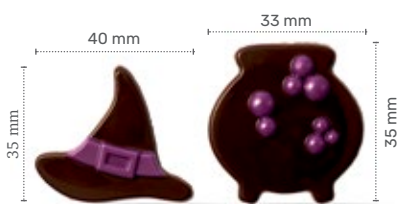

Witchcraft assortment
78487 (90 pcs)