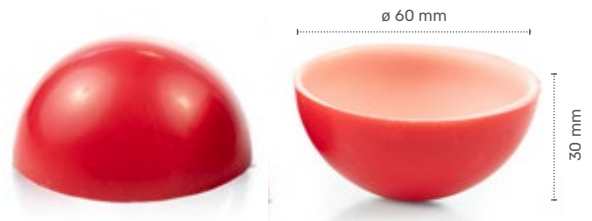

Couple red
79106 (144 pcs)
all year available