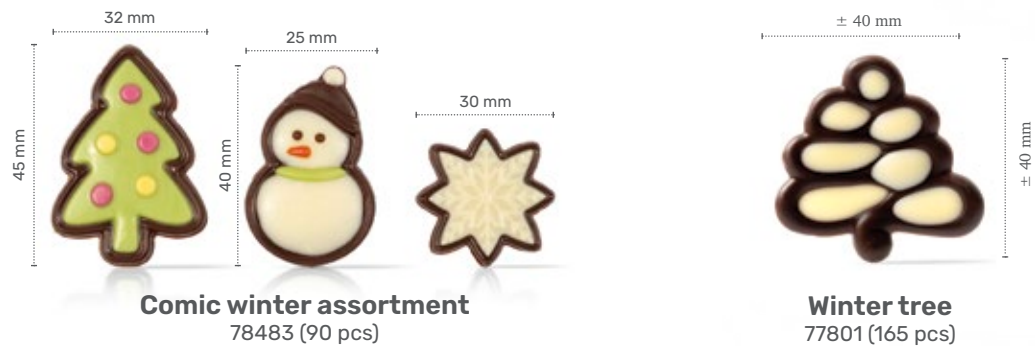

White chocolate leaf
77785 (96 pcs)
all year available