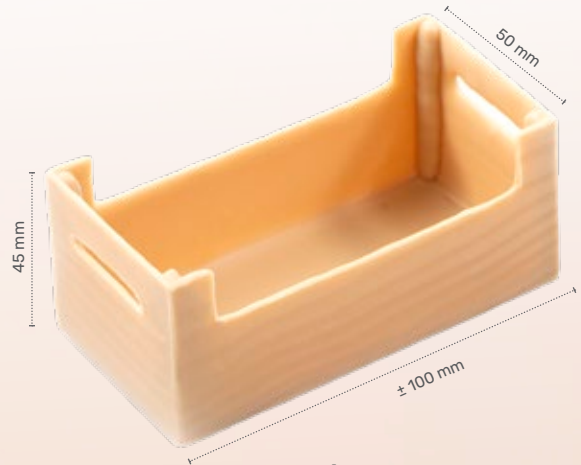

Chocolate star anise
77308 (54 pcs)
all year available

Chocolate vanilla pod
77310 (48 pcs)
all year available

Fruit crate
77960 (36 pcs)
all year available