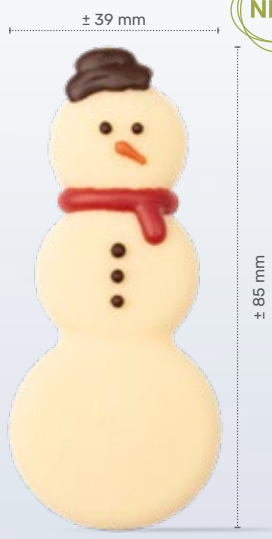

NEW

Mr Snowman
79324 (24 pcs)