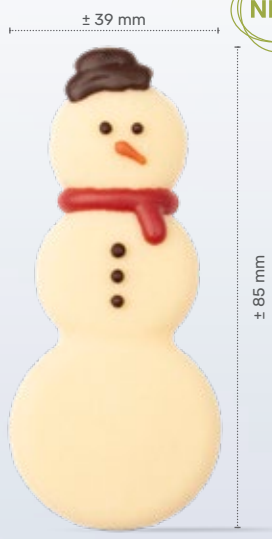

Lace baubles milk assortment
79145 (324 pcs)

Lace baubles white assortment

± 55 mm

Layered ice crystal
79151 (88 pcs)

Layered ice crystal

.....Mr Snowman

"Hello Mr. Snowman" by Michel Willaume

NEW