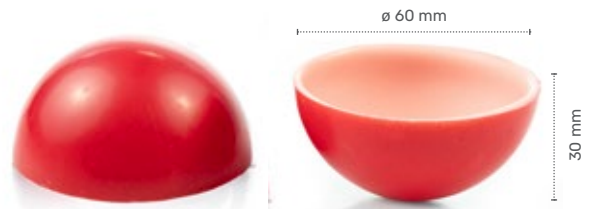

Couple red
79106 (144 pcs)
all year available