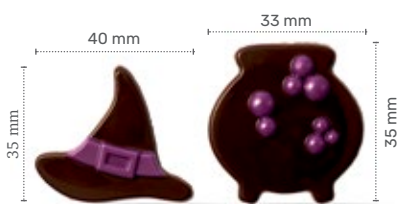

Witchcraft assortment
78487 (90 pcs)

Bat
71812 (± 192 pcs)

Spider web
71212 (± 110 pcs)

Ø 25 mm

Truffle shell eyeball red

77959 (252 pcs)
Volume 5ml (0,17 oz)

Truffle shell eyeball red

Spooky