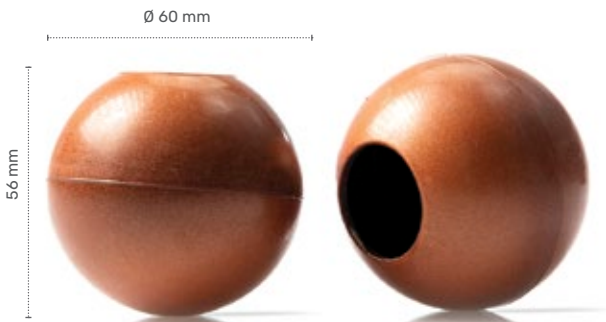

Red luster sphere dark
18161 (36 pcs)
all year available