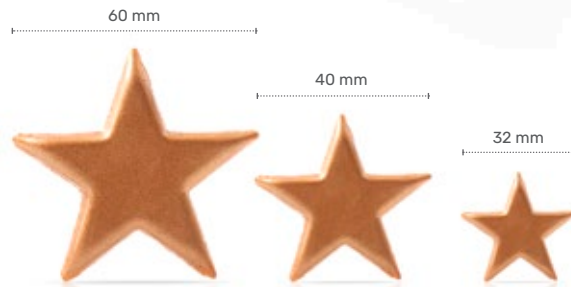

“Kokos snow” by Michel Willaume

Star bronze assortment
78449 (132 pcs)