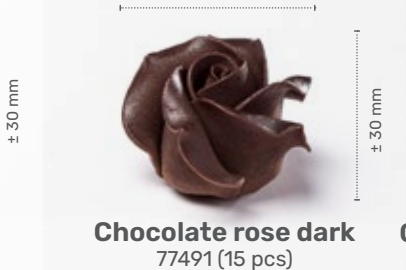

Hot lips
77564 (177 pcs)
all year available

Ø 80 mm

Chocolate signature rose
77397 (11 pcs)
all year available

Ø ± 45 mm

Chocolate rose red
77561 (15 pcs)
all year available

Ø ± 45 mm

Chocolate rose dark
77491 (15 pcs)
all year available

Ø 45 mm

Chocolate rose white velvet
77790 (15 pcs)
all year available

± 30 mm

30 mm

Fruit crate
77960 (36 pcs)

24 mm

Ø 22 mm

Chocolate rose mini white velvet
77789 (45 pcs)
all year available