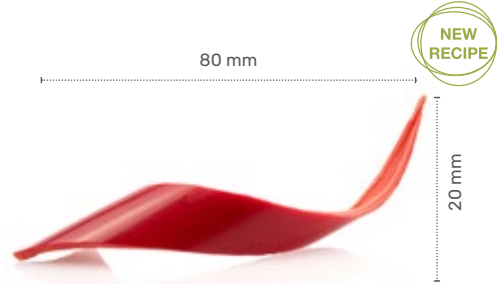

80 mm

NEW RECIPE

20 mm