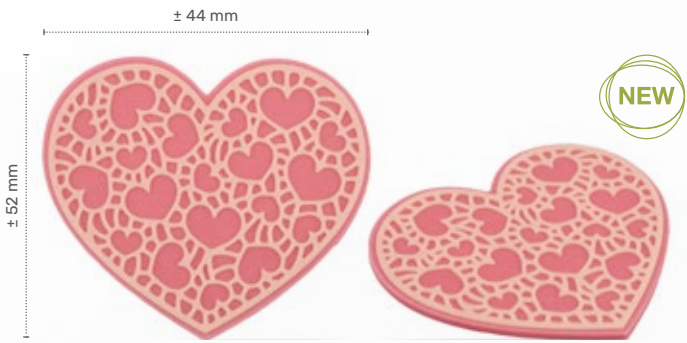

CREATING
CHOCOLATE EXCITEMENT

Love
COLLECTION
2026

Heart pink-white layered
79212 (96 pcs)

Heart layered red white
79097 (96 pcs)

Heart pink-white layered

Heart best mom ever layered

"Sunshine for mom" by Lotte van Gorp

Heart best mom ever layered
79213 (96 pcs)

Cap dad layered
79214 (96 pcs)

Heart best mom ever layered

Cap dad layered

Heart white
77067 (32 pcs)
all year available

Heart lace dark
77986 (96 pcs)

Sweet heart
77791 (64 pcs)
all year available