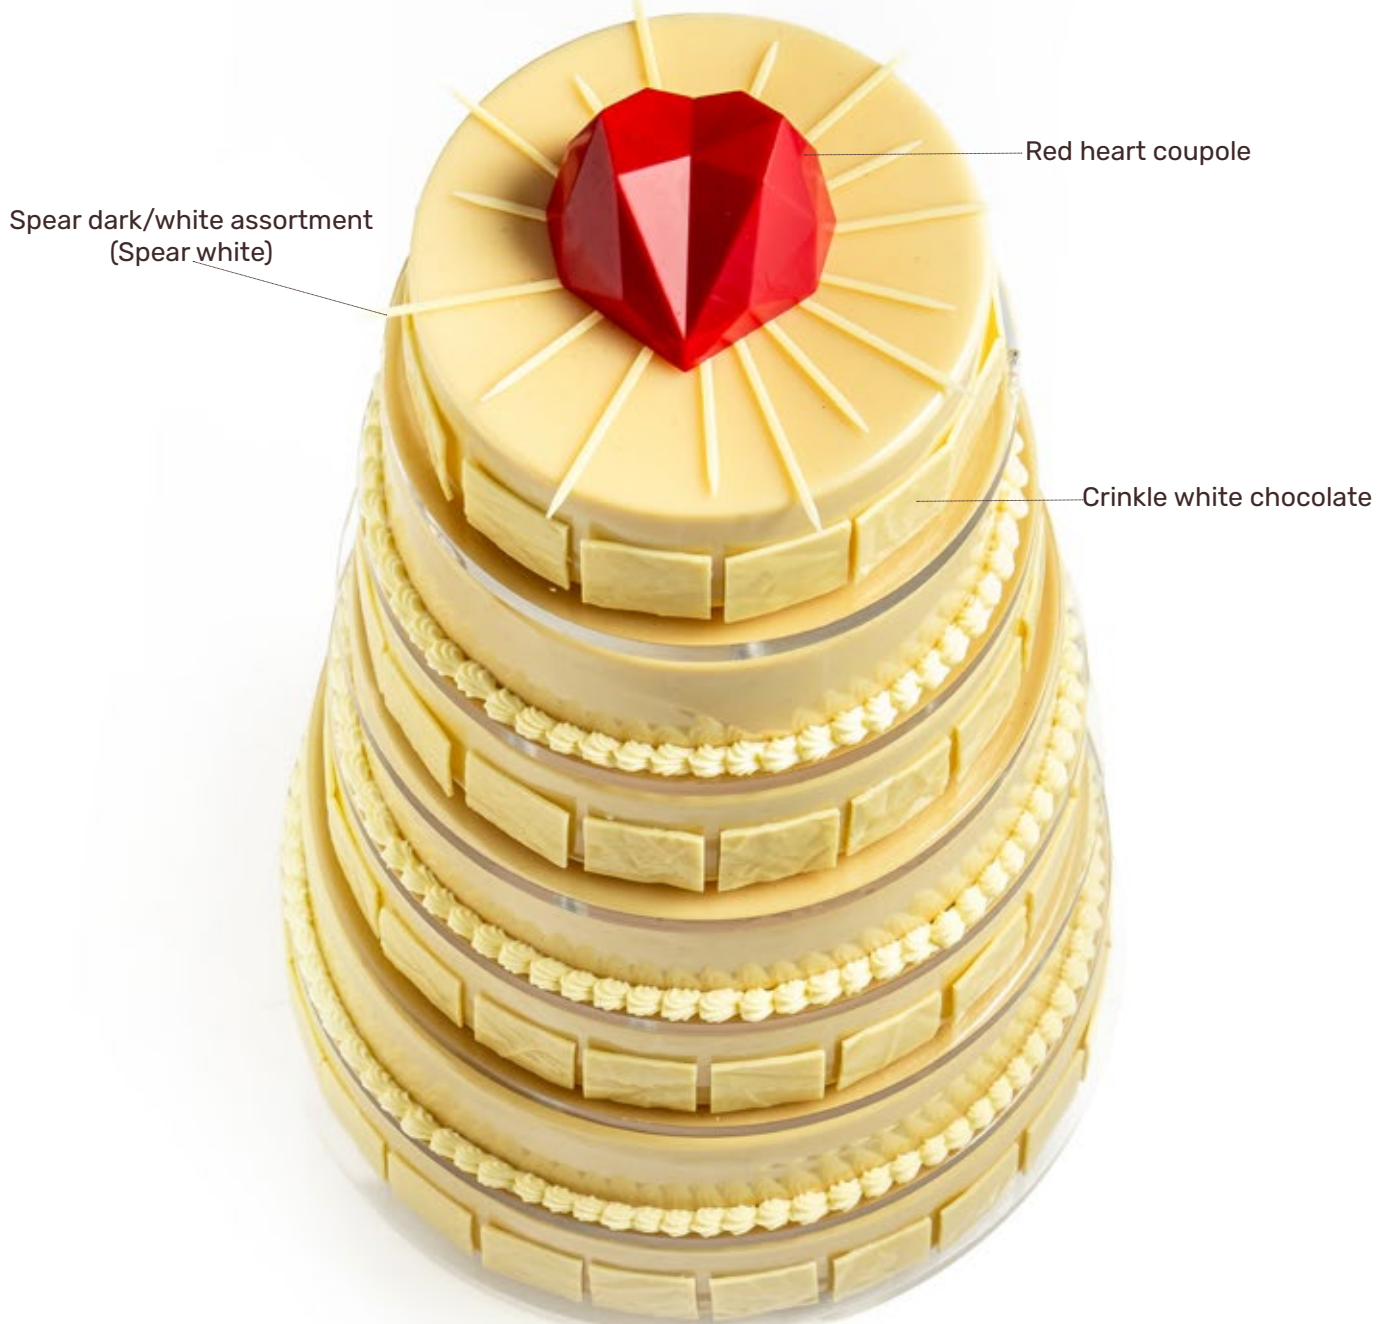

20 mm

Twist red
79112 (80 pcs)

32 mm

NEW RECIPE

35 mm

Gift box 3D
79109 (28 pcs)
all year available

35 mm

NEW RECIPE

Gift 2D
79108 (±192 pcs)
all year available

35 mm

Crinkle white chocolate
77770 (240 pcs)
all year available

Spear dark/white assortment
(Spear white)

Red heart coupole

Crinkle white chocolate

“Love at first bite” by Bart de Gans