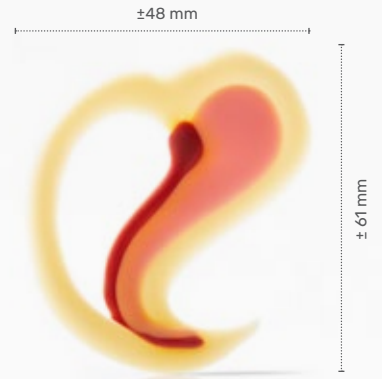

Heart best mom ever layered
79213 (96 pcs)

Cap dad layered
79214 (96 pcs)

Heart best mom ever layered

Cap dad layered

Heart white
77067 (32 pcs)
all year available

Heart lace dark
77986 (96 pcs)

Sweet heart
77791 (64 pcs)
all year available