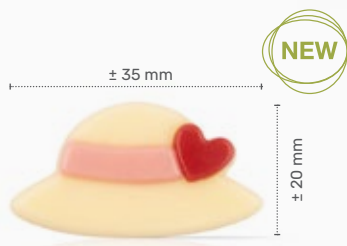

Gift 2D
79108 (±192 pcs)
all year available

35 mm

Crinkle white chocolate
77770 (240 pcs)
all year available

Spear dark/white assortment
(Spear white)

Red heart coupole

Crinkle white chocolate

“Love at first bite” by Bart de Gans