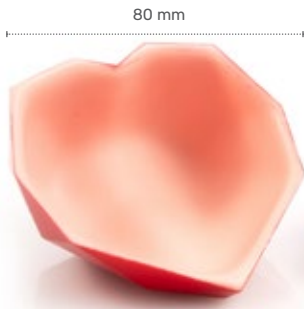

Ø 45 mm

Chocolate rose white velvet
77790 (15 pcs)
all year available

± 30 mm

30 mm

Fruit crate
77960 (36 pcs)

24 mm

Ø 22 mm

Chocolate rose mini white velvet
77789 (45 pcs)
all year available

Chocolate rose mini white velvet

Fruit crate

"Rose crate" by Lotte van Gorp

80 mm

NEW RECIPE

Red heart coupole
79111 (36 pcs)

80 mm

NEW RECIPE