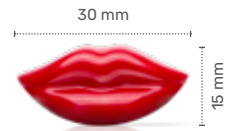

Heart white

"Orange sunshine raspberry love" by Bart de Gans

Heart lace dark

With Love seal
77473 (216 pcs)
all year available

With Love seal

Petit love
77376 (80 pcs)
all year available

Petit love pink
77891 (80 pcs)
all year available

Hot lips
77564 (177 pcs)
all year available

Ø 80 mm

Chocolate signature rose
77397 (11 pcs)
all year available

Ø ± 45 mm

Chocolate rose red
77561 (15 pcs)
all year available

Ø ± 45 mm

Chocolate rose dark
77491 (15 pcs)
all year available

Ø 45 mm

Chocolate rose white velvet
77790 (15 pcs)
all year available

± 30 mm

30 mm

Fruit crate
77960 (36 pcs)

24 mm

Ø 22 mm

Chocolate rose mini white velvet
77789 (45 pcs)
all year available