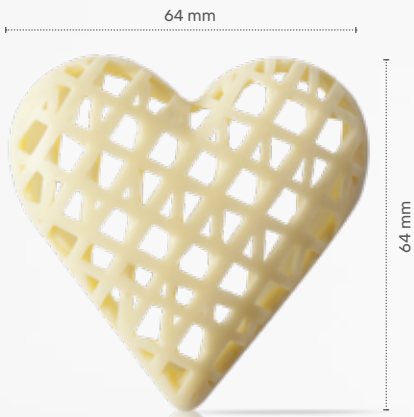

Heart best mom ever layered
79213 (96 pcs)

Cap dad layered
79214 (96 pcs)

Heart best mom ever layered

Cap dad layered

Heart white
77067 (32 pcs)
all year available

Heart lace dark
77986 (96 pcs)

Sweet heart
77791 (64 pcs)
all year available