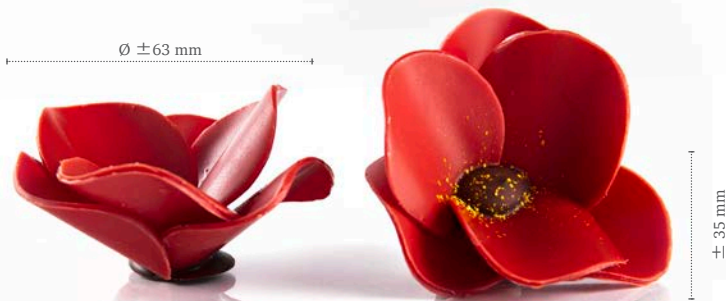

**Mini pearl gold**  
77269 (312 pcs)

**Golden pearl**  
77323 (120 pcs)

Golden crumble

Poppy flower

Recipe: Poppy cherry  
made by pastry chef Michel Willaume

Poppy flower  
77669 (24 pcs)

± 35 mm

Ø ± 63 mm

Pink marguerite  
78023 (200 pcs)

Ø 22 mm

Peach blossom  
78424 (140 pcs)

Ø 20 mm

**Koi fish**  
77690 (36 pcs)

**Curvy leaf green large**  
77787 (108 pcs)

**Curvy leaf green**  
77796 (144 pcs)

CREATING  
CHOCOLATE EXCITEMENT