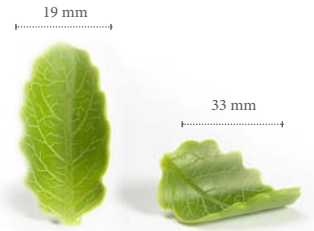

**Mini pearl gold**  
77269 (312 pcs)

**Golden pearl**  
77323 (120 pcs)

Golden crumble

Poppy flower

Recipe: Poppy cherry  
made by pastry chef Michel Willaume

Poppy flower  
77669 (24 pcs)

± 35 mm

Ø ± 63 mm

Pink marguerite  
78023 (200 pcs)

Ø 22 mm

Peach blossom  
78424 (140 pcs)

Ø 20 mm

**Koi fish**  
77690 (36 pcs)

**Curvy leaf green large**  
77787 (108 pcs)

**Curvy leaf green**  
77796 (144 pcs)

CREATING  
CHOCOLATE EXCITEMENT