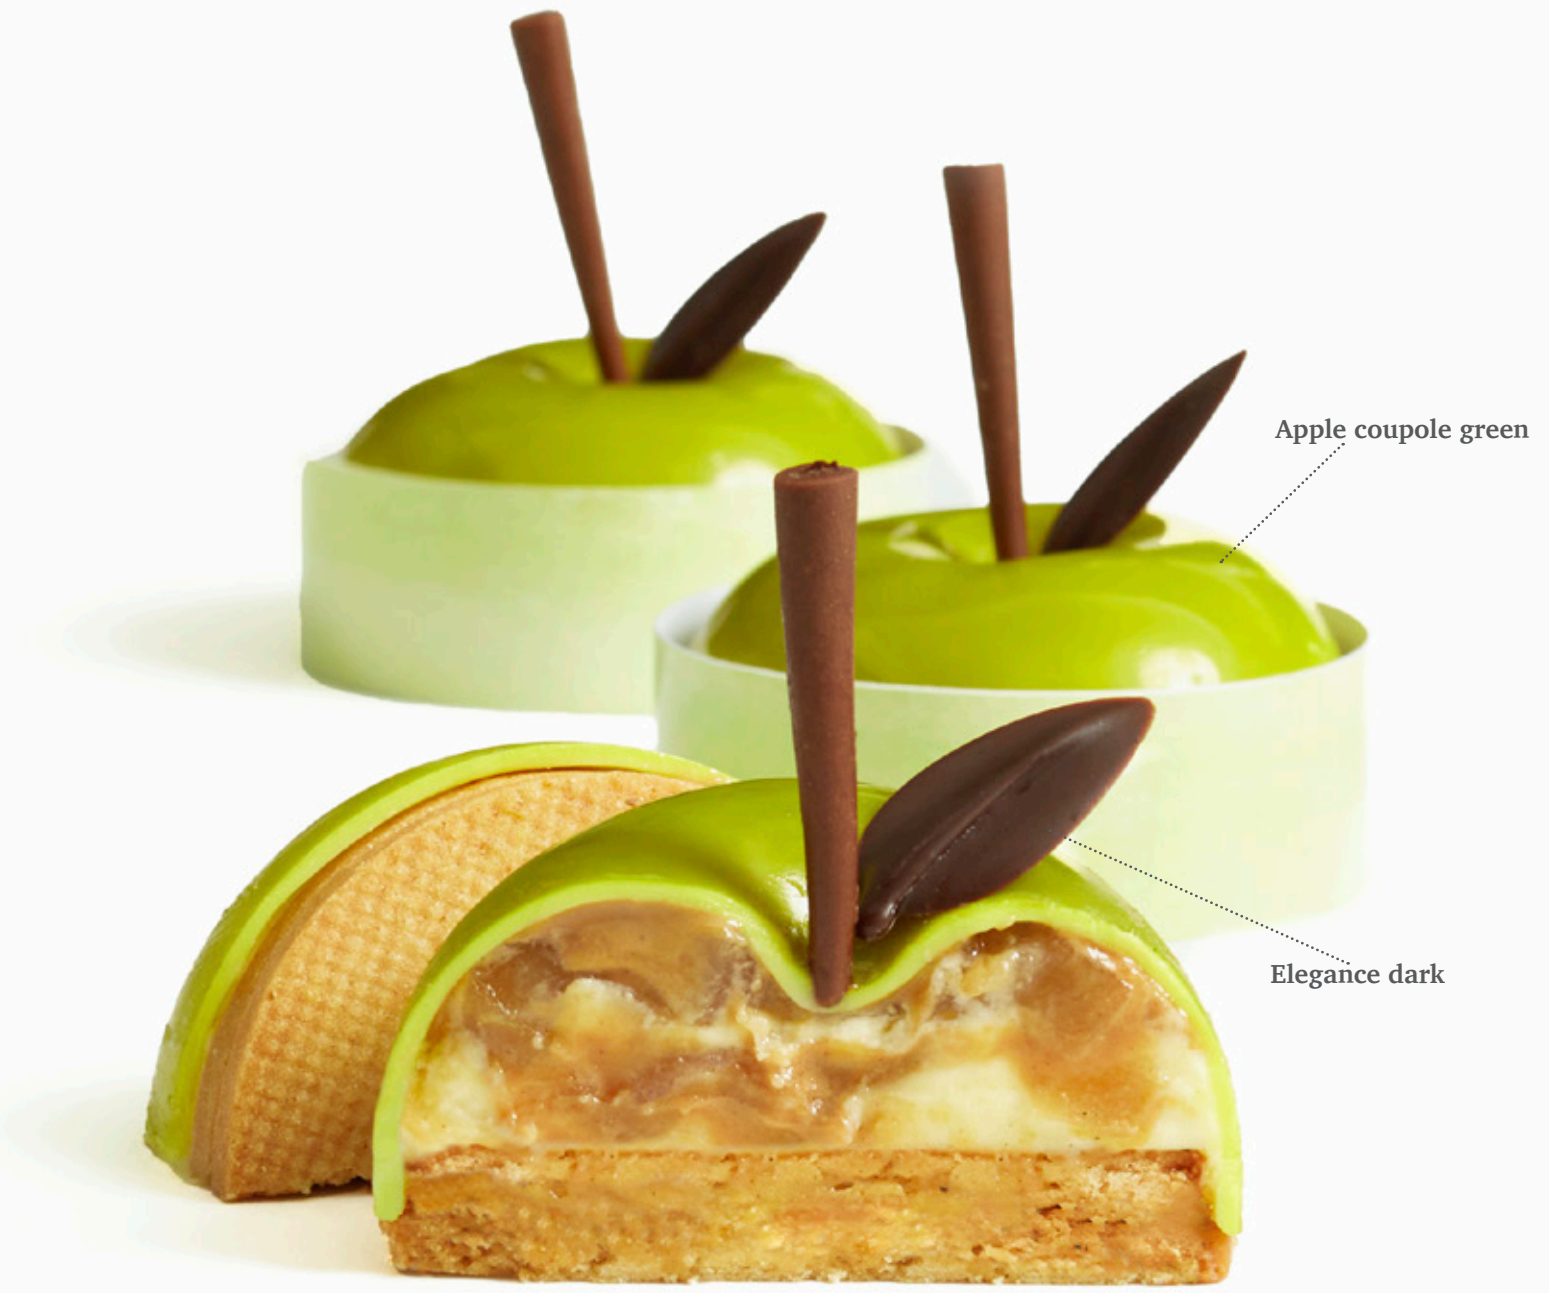

Recept: Toffee apple pie
Gecreëerd door pastry chef Dobla