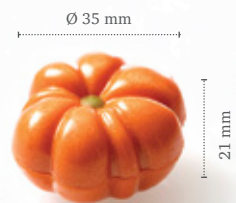

Pumpkin 3D
77798 (48 pcs)