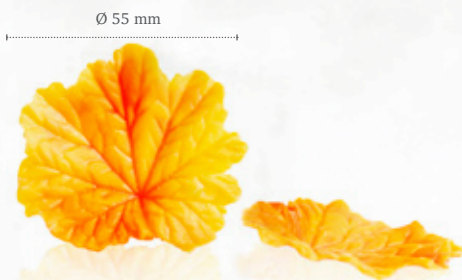

Curvy leaf yellow
 77737 (144 pcs)
 all year available

Fall leaf yellow
 77688 (24 pcs)
 all year available

Spring leaf green
 77687 (24 pcs)
 all year available

Oak leaf
 77468 (156 pcs)

Geometric leaf
 78415 (210 pcs)