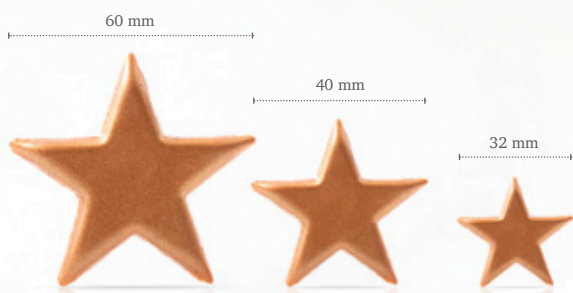

Ice crystal
77093 (88 pcs)

Ø 55 mm

Penguin 3D

Snowflake

Star bronze assortment

Merry Christmas seal

Star bronze assortment
78449 (132 pcs)

Golden star
78422 (± 248 pcs)