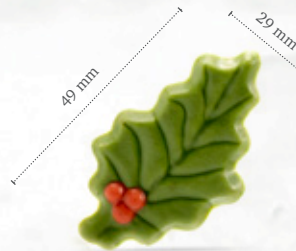

Curvy leaf green
77796 (144 pcs)
all year available

Holly leaf green with berry
78351 (± 182 pcs)

Holly leaf dark with berry
71416 (± 182 pcs)

Holly leaf 2D
78361 (190 pcs)

White chocolate leaf
77785 (96 pcs)
all year available