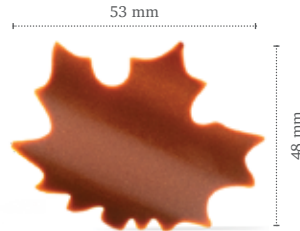

Maple leaf
77793 (90 pcs)
all year available