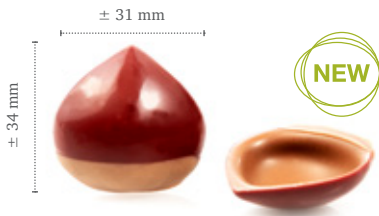

Chocolate star anise
77308 (54 pcs)
all year available

Chocolate vanilla pod
77310 (48 pcs)
all year available

Teardrop fine dark

Chocolate star anise

Chestnut 2D
79031 (54 pcs)

Chocolate hazelnut in shell
77451 (120 pcs)
all year available