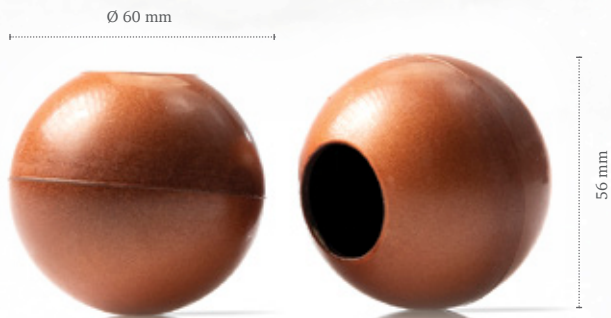

Merry Christmas seal

Red luster sphere dark
18161 (36 pcs)
all year available

Coupole red 6 cm
77404 (144 pcs)
all year available

Sphere velvet white 8 cm
77663 (22 pcs)
all year available

Truffle shells Xmas
77858 (252 pcs)
Volume 5ml (0,17 oz)