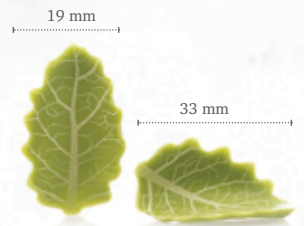

Curvy leaf green
77796 (144 pcs)
all year available

Holly leaf green with berry
78351 (± 182 pcs)

Holly leaf dark with berry
71416 (± 182 pcs)

Holly leaf 2D
78361 (190 pcs)

White chocolate leaf
77785 (96 pcs)
all year available