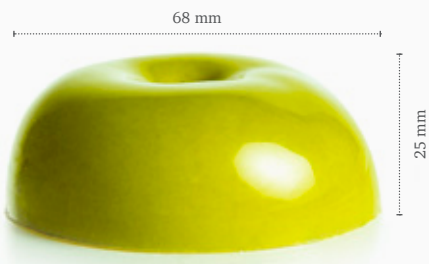

Layered curl milk
 72186 (133 pcs)

Layered curl milk

Recept: Walnut pear & Quince winter cake
 Gecreëerd door pastry chef Michel Willaume

Recept: Toffee apple pie
 Gecreëerd door pastry chef Dobla

Apple coupole green
 77682 (28 pcs)
 all year available

Black cat
78440 (75 pcs)

Bat
71812 (± 192 pcs)

Spider web
71212 (± 110 pcs)

Mummy
77511 (± 40 pcs)

Spooky
78810 (± 128 pcs)

Pumpkin orange
73412 (± 290 pcs)

Black cat

Truffle shell eyeball red