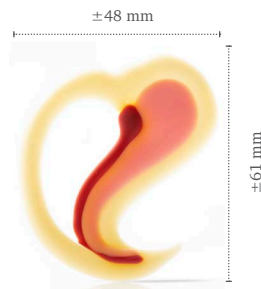

Ø21mm

Rose 2D red

Chocolate rose red

ø80 mm

45 mm

Chocolate signature rose
77397 (11 pcs)

Ø ± 45 mm

± 30 mm

Chocolate rose dark
77491 (15 pcs)

Chocolate rose red
77561 (15 pcs)

Chocolate rose white velvet
77790 (15 pcs)

24 mm

ø22 mm

Chocolate rose mini white velvet
77789 (45 pcs)

With Love seal
77473 (216 pcs)

Petit love
77376 (80 pcs)

Heart dark/red
78349 (± 235 pcs)

Heart red
78350 (± 395 pcs)

With Love seal

Hot lips

Petit love

Heart white
77067 (32 pcs)

Sweet heart
77791 (64 pcs)

Heart white

Hot lips

Hot lips
77564 (177 pcs)

Crumbly pink
77771 (486 pcs)

Twist red
77342 (80 pcs)

Curls strawberry
48005 (4 kg) · 48000 (1,5 kg)
strawberry flavoured

Curls red
48169 (4 kg)

Sprinkle hearts pink
78413 (0.6 kg)