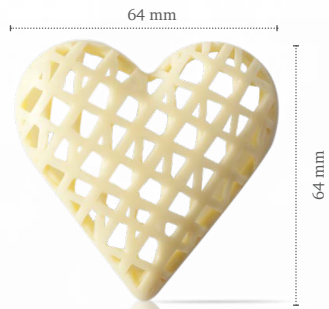

Ø21mm

Rose 2D red

Chocolate rose red

ø80 mm

45 mm

Chocolate signature rose
77397 (11 pcs)

Ø ± 45 mm

± 30 mm

Chocolate rose dark
77491 (15 pcs)

Chocolate rose red
77561 (15 pcs)

Chocolate rose white velvet
77790 (15 pcs)

24 mm

ø22 mm

Chocolate rose mini white velvet
77789 (45 pcs)

With Love seal
77473 (216 pcs)

Petit love
77376 (80 pcs)

Heart dark/red
78349 (± 235 pcs)

Heart red
78350 (± 395 pcs)

With Love seal

Hot lips

Petit love

Heart white
77067 (32 pcs)

Sweet heart
77791 (64 pcs)

Heart white

Hot lips

Hot lips
77564 (177 pcs)

Crumbly pink
77771 (486 pcs)

Twist red
77342 (80 pcs)

Curls strawberry
48005 (4 kg) · 48000 (1,5 kg)
strawberry flavoured

Curls red
48169 (4 kg)

Sprinkle hearts pink
78413 (0.6 kg)