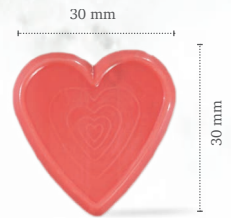

Ø21mm

Rose 2D red

Chocolate rose red

ø80 mm

45 mm

Chocolate signature rose
77397 (11 pcs)

Ø ± 45 mm

± 30 mm

Chocolate rose dark
77491 (15 pcs)

Chocolate rose red
77561 (15 pcs)

Chocolate rose white velvet
77790 (15 pcs)

24 mm

ø22 mm

Chocolate rose mini white velvet
77789 (45 pcs)

With Love seal
77473 (216 pcs)

Petit love
77376 (80 pcs)

Heart dark/red
78349 (± 235 pcs)

Heart red
78350 (± 395 pcs)

With Love seal

Hot lips

Petit love

Heart white
77067 (32 pcs)

Sweet heart
77791 (64 pcs)

Heart white