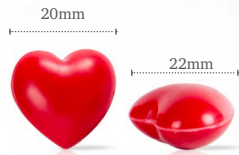

Ø21mm

Rose 2D red

Chocolate rose red

ø80 mm

45 mm

Chocolate signature rose
77397 (11 pcs)

Ø ± 45 mm

± 30 mm

Chocolate rose dark
77491 (15 pcs)

Chocolate rose red
77561 (15 pcs)

Chocolate rose white velvet
77790 (15 pcs)

24 mm

ø22 mm

Chocolate rose mini white velvet
77789 (45 pcs)

With Love seal
77473 (216 pcs)

Petit love
77376 (80 pcs)

Heart dark/red
78349 (± 235 pcs)

Heart red
78350 (± 395 pcs)

With Love seal

Hot lips

Petit love

Heart white
77067 (32 pcs)

Sweet heart
77791 (64 pcs)

Heart white