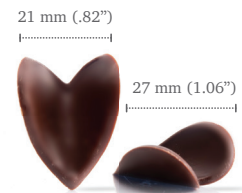

11214 (72 pcs)

Tarlette cup 7 cm

11215 (66 pcs)

Petit four cup diamond white

11227 (64 pcs)

Cupcake polka dots

18150 (84 pcs)

Curvy heart dark

77475 (144 pcs)

Curls jumbo white
48849 (2.5 kg | 5.5 lbs)

Curls jumbo dark
48850 (2.5 kg | 5.5 lbs)

IRCA Crunchy beads white
1011449 (8 kg | 17.6 lbs) (2-3 mm | .08 - .12")

Shavings flat dark
41140 (2.5 kg | 5.5 lbs)