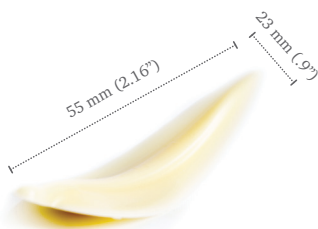

Use our wedding collection and establish your reputation as the provider of choice for memorable moments that couples will fondly cherish for many years to come.

Rose petals mini yellow
48021 (1 kg | 2.2 lbs)

Rose petals pink
48174 (.20 kg | .44 lbs)

Lily flower
77668 (8 pcs)

Rose 2D red
78247 (128 pcs)
Big rose: 72 pcs ; Small rose: 56 pcs

Rose 2D yellow
78245 (128 pcs)
Big rose: 72 pcs ; Small rose: 56 pcs

Curvy leaf green
77679 (144 pcs)

Rose 2D white
73269 (128 pcs)
Big rose: 72 pcs ; Small rose: 56 pcs

Rose 2D pink
78246 (128 pcs)
Big rose: 72 pcs ; Small rose: 56 pcs

Curvy elegance white
77039 (128 pcs)

Bow white
77208 (128 pcs)

80 mm (3.14")

62 mm (2.44")

Rose lid
77678 (90 pcs)

62 mm (2.44")

+ - 30 mm (1.18")

Rose cup with lid
77677 (72 pcs)

+ - 70 mm (2.75")

+ - 38 mm (1.49")

Poppy flower
77669 (24 pcs)