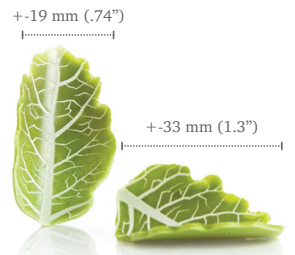

Use our wedding collection and establish your reputation as the provider of choice for memorable moments that couples will fondly cherish for many years to come.

Rose petals mini yellow
48021 (1 kg | 2.2 lbs)

Rose petals pink
48174 (.20 kg | .44 lbs)

Lily flower
77668 (8 pcs)

Rose 2D red
78247 (128 pcs)
Big rose: 72 pcs ; Small rose: 56 pcs

Rose 2D yellow
78245 (128 pcs)
Big rose: 72 pcs ; Small rose: 56 pcs

Curvy leaf green
77679 (144 pcs)

Rose 2D white
73269 (128 pcs)
Big rose: 72 pcs ; Small rose: 56 pcs

Rose 2D pink
78246 (128 pcs)
Big rose: 72 pcs ; Small rose: 56 pcs

Curvy elegance white
77039 (128 pcs)

Bow white
77208 (128 pcs)

80 mm (3.14")