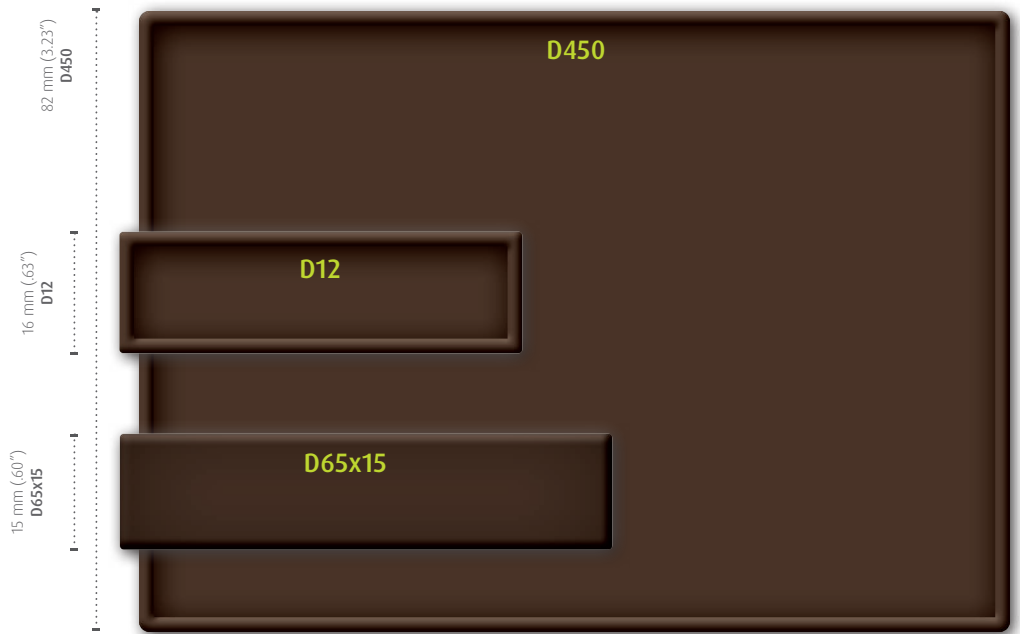

RECTANGLES

D450 Rectangle 82 mm x 115 mm (3.23" x 4.53") 44 pieces

D65x15 Rectangle 15 mm x 65 mm (.60" x 2.56") 196 pieces

D12 Rectangle 16 mm x 53 mm (.63" x 2.09") 294 pieces