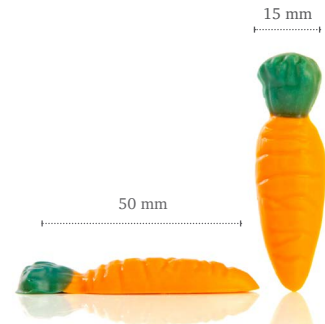

**in food**

**Butter tart 6.9"**

74000 (12 pcs)

**Diablo spring**  
78229 (±290 pcs)

**Geometric decor**  
71813 (112 pcs)

**Eureka striped**  
72117 (± 148 pcs)

**Eureka marbled**  
72118 (± 148 pcs)

**Carrot**  
78334 (±175 pcs)