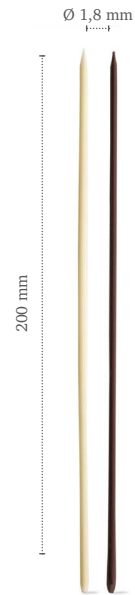

**Curl xl**  
41187 (±180 pcs)

**Puccini assortment**  
71266 (±295 pcs)

**Diablo square  
dark/white**  
73226 (±465 pcs)

**Diablo triangle  
dark/white**  
73227 (±290 pcs)

**Turitella**  
72110 (±117 pcs)

**Mikado dark/white**  
72109 (±335 pcs)

**Domino triangle dark/white**  
72214 (±538 pcs)

**Pamatella dark**  
71171 (±110 pcs)

**Pamatella white**  
73171 (±110 pcs)

**Pamatella retro**  
73176 (±110 pcs)

**Spear dark/white  
assortment**  
71178 (±490 pcs)

**Cigarillo dark  
with white stripes**  
71173 (± 200 pcs)

**Cigarillo retro**  
73175 (± 200 pcs)

**Cigarillo white  
with dark stripe**  
73173 (± 200 pcs)

**Mistral milk/white**  
42167 (± 1085 pcs = 2,5kg)

**Twister dark/white**  
41159 (± 3150 pcs= 1,5 kg)

**Cigarillo white/  
dark stripe**  
73173 (±200 pcs)

**Mikado dark/white**  
72109 (±335 pcs)

**Mikado white**  
73165 (±335 pcs)