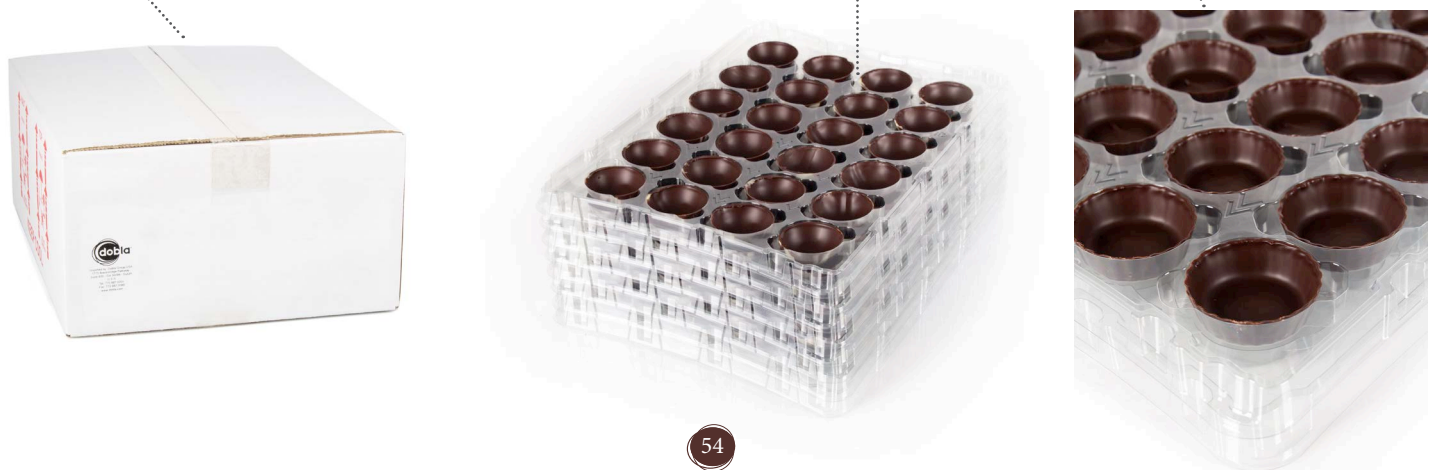

Divots make it easy to prep and remove product in trays

Improves shock resistance and minimizes breakage

**irca**  
SINCE 1919

**Dobla North America**

1775 Breckinridge Pkwy Ste 600  
Duluth, GA 30096

T +1 800 362 5287  
F +1 770 887 0086