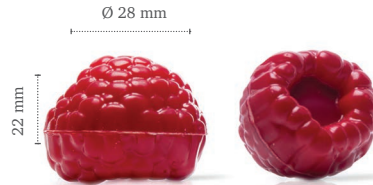

Chocolate raspberry
77460 (72 pcs)