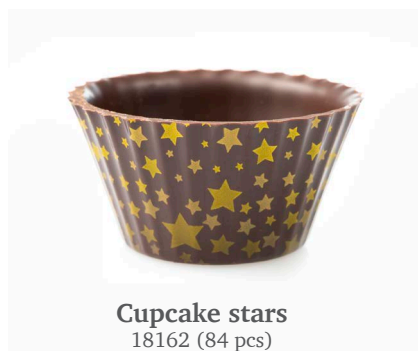

Cupcake stars
18162 (84 pcs)