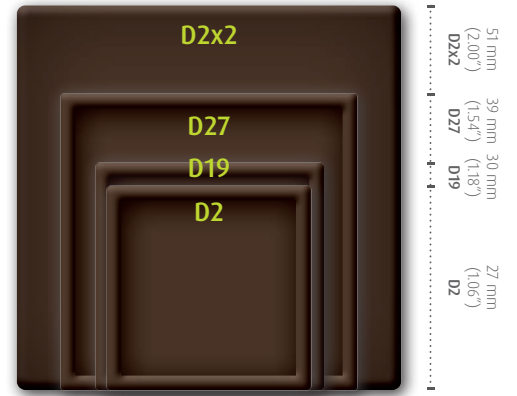

### irca

**Blitz ice glaze**  
 1030385 (11 lb pail)

in2food

**Puff pastry shell 9"**  
 1000976 (10 pcs)

 **SQUARES**

- D2x2 Square** 51 mm (2.00") 105 pieces
- D27 Square** 39 mm (1.54") 168 pieces
- D19 Square** 30 mm (1.18") 280 pieces
- D2 Square** 27 mm (1.06") 315 pieces