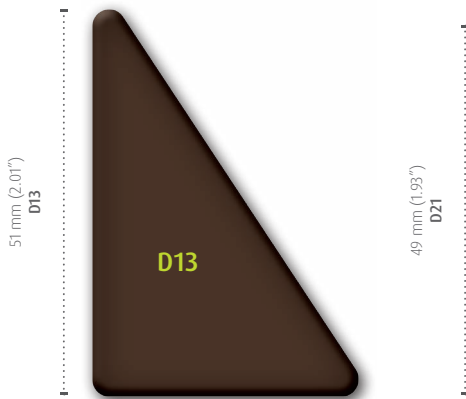

TRIANGLE

D13 RTriangle

35 mm x 51 mm (1.38" x 2.01") 168 pieces