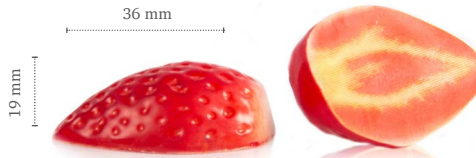

Chocolate strawberry
77315 (36 pcs)