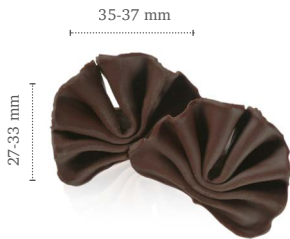

● 100% Natural

🇺🇸 Made in the U.S.A.

**Forest shavings dark**  
41122 (5.5 lbs)

**Forest shavings dark/white**  
42151 (5.5 lbs)

**Forest shavings mini dark/white**  
73191 (±475 pcs)

**Forest shavings mini dark**  
71179 (±475 pcs)