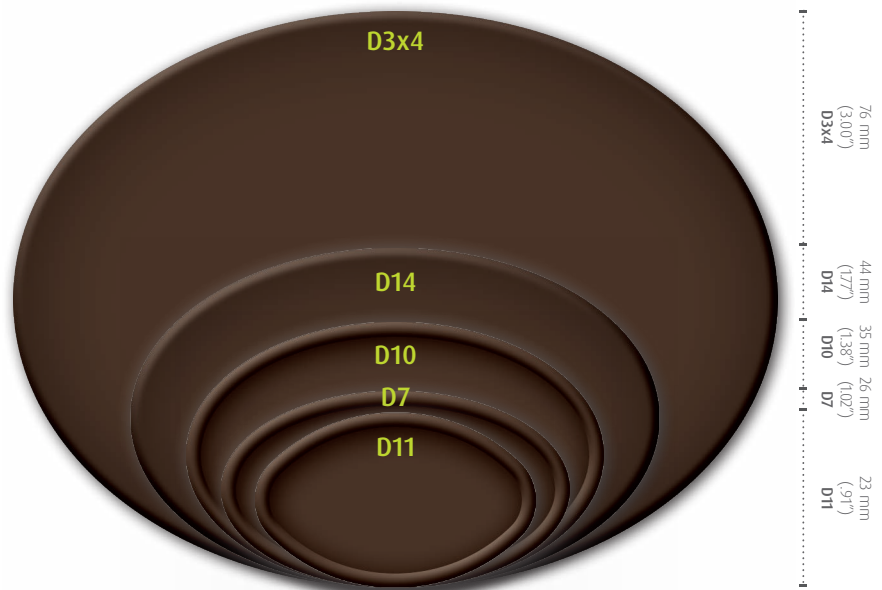

OVALS

- **D3x4 Oval** 76mm x 101 mm (3.00" x 3.98") 44 pieces
- **D14 Oval** 44 mm x 70 mm (1.77" x 2.76") 240 pieces
- **D10 Oval** 35 mm x 55 mm (1.38" x 2.17") 140 pieces
- **D7 Oval** 26 mm x 46 mm (1.02" x 1.81") 210 pieces
- **D11 Oval** 23 mm x 37 mm (.91" x 1.46") 294 pieces