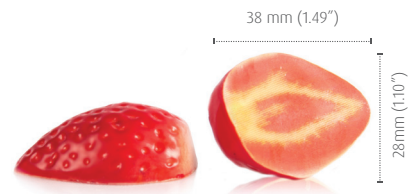

**Chocolate kiwi**  
77382 (36 pcs)

**Chocolate passion fruit**  
77383 (36 pcs)

**Chocolate lime**  
77313 (36 pcs)

**Chocolate orange**  
77314 (36 pcs)

**Chocolate lemon**  
77312 (36 pcs)

**Chocolate strawberry**  
77315 (36 pcs)

**Chocolate apple**  
77311 (36 pcs)

**Fruit slices lemon  
large (sugar)**  
57284 (±170 pcs)

**Fruit slices orange  
small (sugar)**  
57281 (±1300 pcs = 2kg)

**Fruit slices strawberry  
small (sugar)**  
57283 (±1300 pcs = 2kg)