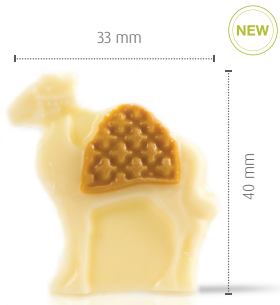

**Pearl**  
77140 (120 pcs)

**Mini pearl gold**  
77269 (312 pcs)

**Mini pearl assortment**  
77287 (312 pcs)

Mini pearl red (104 pcs)  
Mini pearl pink (104 pcs)  
Mini pearl white (104 pcs)

**Merengue**  
77394 (40 pcs)

**Moon dark**  
71231 (±317 pcs)

**Mini pearl gold**  
77269 (312 pcs)

Nazar  
77303 (132 pcs)

Camel  
73103 (136 pcs)

Palm tree  
72115(80 pcs)

Coffee kettle  
72116 (120 pcs)

Camel  
73103(136 pcs)

Golden crumble  
77286 (486 pcs)