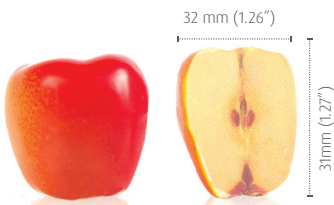

**Chocolate kiwi**  
77382 (36 pcs)

**Chocolate passion fruit**  
77383 (36 pcs)

**Chocolate lime**  
77313 (36 pcs)

**Chocolate orange**  
77314 (36 pcs)

**Chocolate lemon**  
77312 (36 pcs)

**Chocolate strawberry**  
77315 (36 pcs)

**Chocolate apple**  
77311 (36 pcs)

**Fruit slices lemon  
large (sugar)**  
57284 (±170 pcs)

**Fruit slices orange  
small (sugar)**  
57281 (±1300 pcs = 2kg)

**Fruit slices strawberry  
small (sugar)**  
57283 (±1300 pcs = 2kg)