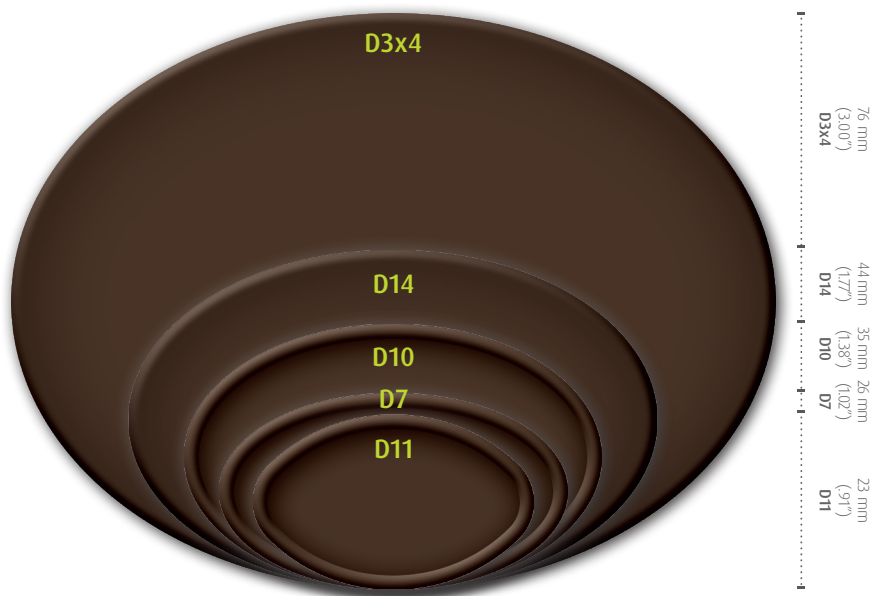

## Step 3

Dobra provides a digital of your custom printed chocolate and price quotation.

### BIRD HEAD

**D31 Bird Head** 76 mm x 127 mm (3.00" x 5.00") 24 pieces

### OVALS

- D3x4 Oval** 76mm x 101 mm (3.00" x 3.98") 44 pieces
- D14 Oval** 44 mm x 70 mm (1.77" x 2.76") 240 pieces
- D10 Oval** 35 mm x 55 mm (1.38" x 2.17") 140 pieces
- D7 Oval** 26 mm x 46 mm (1.02" x 1.81") 210 pieces
- D11 Oval** 23 mm x 37 mm (.91" x 1.46") 294 pieces

## SQUARES

<b>D2x2 Square</b>	51 mm (2.00")	105 pieces
<b>D27 Square</b>	39 mm (1.54")	168 pieces
<b>D19 Square</b>	30 mm (1.18")	280 pieces
<b>D2 Square</b>	27 mm (1.06")	315 pieces

51 mm (2.00")  
D2x2  
39 mm (1.54")  
D27  
30 mm (1.18")  
D19  
27 mm (1.06")  
D2